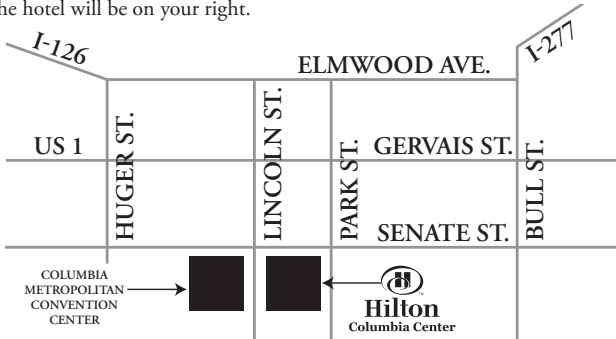

## Great Location, Service, Amenities...

- Ⓜ Beautifully appointed King or two Queen Beds featuring Hilton Serenity Beds, Hair Dryer, Iron/Ironing Board, Lighted Make-up Mirror & Coffeemaker
- Ⓜ Continental Breakfast provided in the Lobby
- Ⓜ On-Site Parking garage with Valet
- Ⓜ Ruth's Chris Steak House
- Ⓜ 32" HD Flat-Screen Television
- Ⓜ Outdoor Pool, Fitness Center & Business Center
- Ⓜ Complimentary High-Speed Internet Access
- Ⓜ Crabtree & Evelyn Bath Amenities
- Ⓜ Individual Climate Control
- Ⓜ Located in the Center of Columbia's Financial, Entertainment & Historic District

### Directions to Hilton Columbia Center:

**From I-77:** Take I-277 into downtown and follow Bull St. Turn right onto Gervais St. Take a left onto Lincoln St. then turn left onto Senate St. The hotel will be on your right.

**From I-20:** Take I-26 East and follow directions below.

**From I-26:** Take I-126 into downtown and take Huger St. exit. Turn left onto Gervais St. and travel 2 blocks. Turn right onto Lincoln St. Turn left onto Senate St. and the hotel will be on your right.